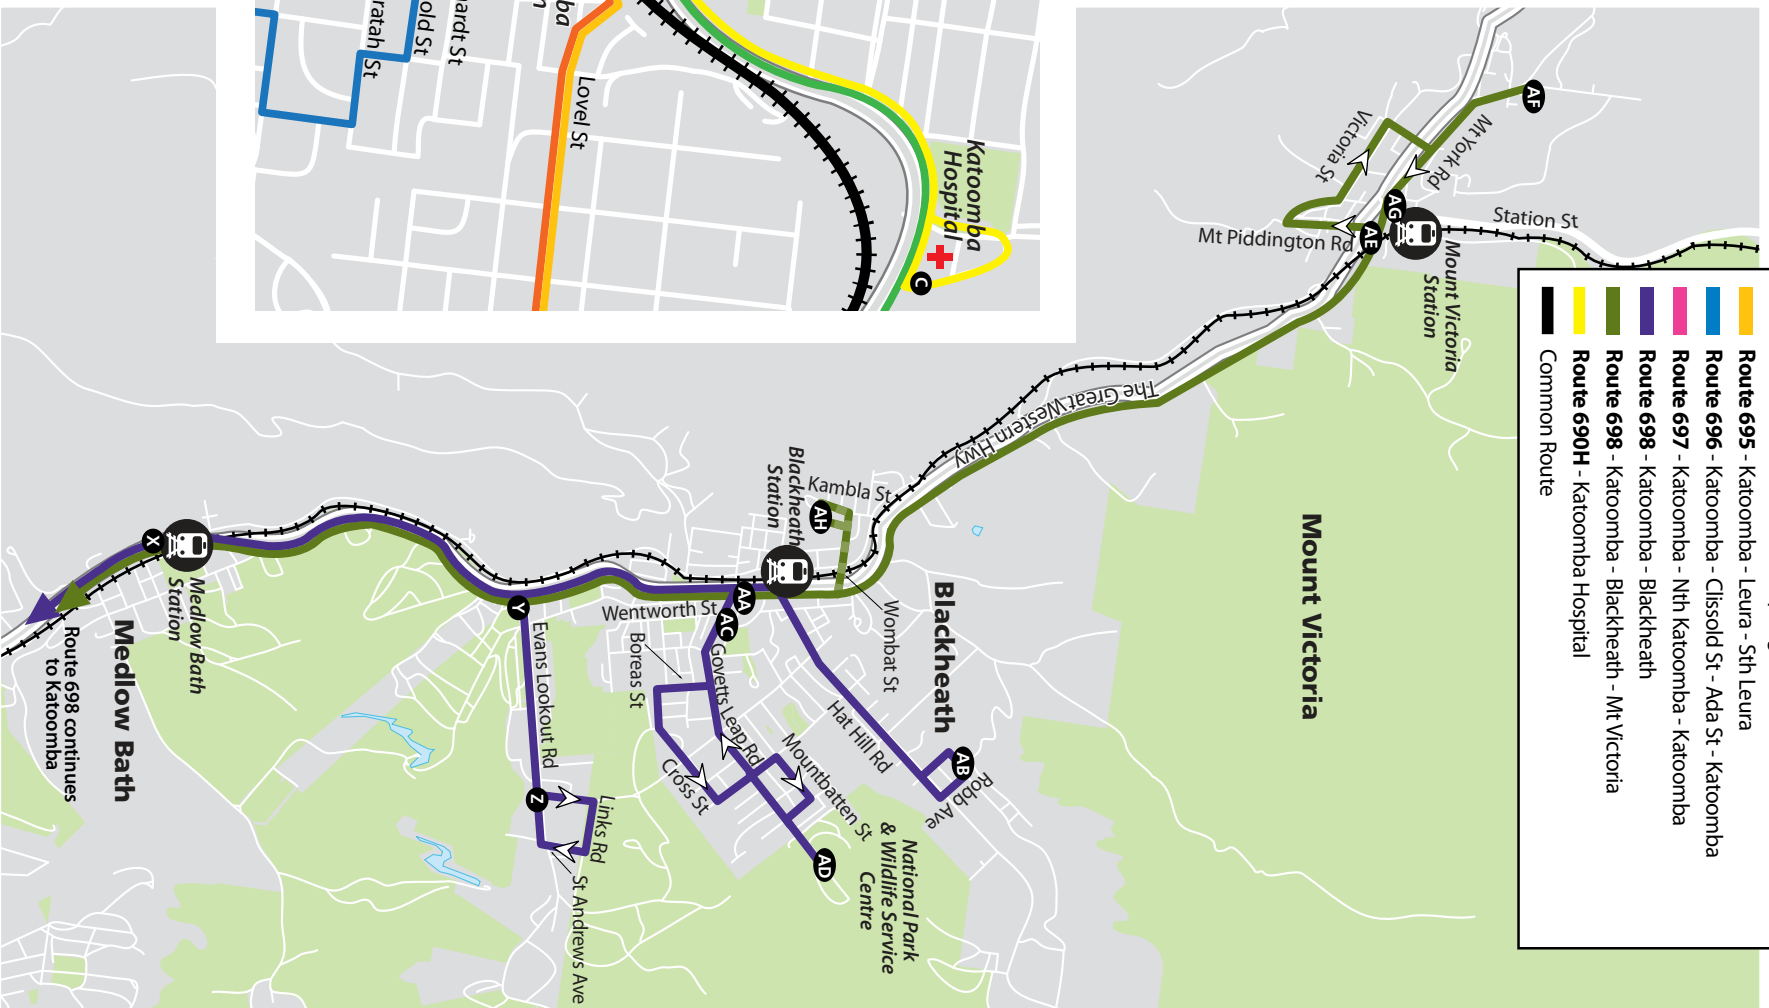

-  Hospital
-  Train Station
-  Shopping Centre
-  Hotel
-  Train Line
-  Timing Point
(refer to timetable)
-  Tourism Info
-  Map not to scale

KEY

- Bus routes operated by Blue Mountains Bus**
-  Route 685 - Katoomba - Wentworth Falls - Nth Wentworth Falls
 -  Route 686 - Katoomba - Echo Pt - Scenic World - Katoomba
 -  Route 686 - Katoomba - Cliff Dr - Golf Club - Katoomba
 -  Route 690K - Katoomba - Springwood
 -  Route 695 - Katoomba - Leura - Sth Leura
 -  Route 696 - Katoomba - Clissold St - Ada St - Katoomba
 -  Route 697 - Katoomba - Nth Katoomba - Katoomba
 -  Route 698 - Katoomba - Blackheath
 -  Route 698 - Katoomba - Blackheath - Mt Victoria
 -  Route 690H - Katoomba Hospital
 -  Common Route

Katoomba Inset